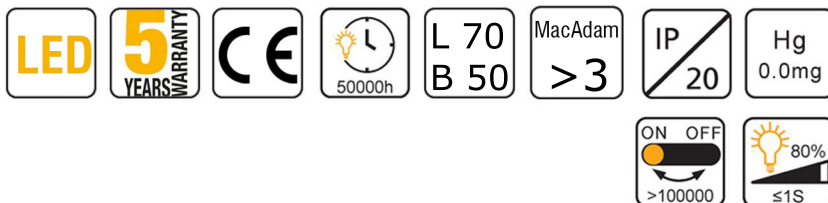

Zylin 30

your light...

LED TRACKLIGHT

DESCRIPTION

Spotlight for track system with incorporated electronic gear.

Housing made of die cast aluminium.

Easy to change.

Philips SLM G6 slim system allow to produce fixture of homogenous lighting performance and high-efficiency natural looking light.

Driver: Philips

Beam angle 12°/24°/36°/50°

Certificates: CE/ETL/CCC

Colors: White, silver or black

PHOTOMETRIC CURVE

AREA OF USE

Display windows, shops and other public places

CAN BE DELIVERED WITH: