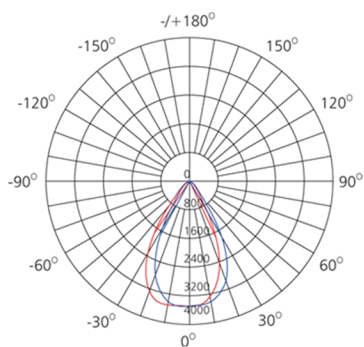

Driver: Philips

Beam angle 12°/24°/36°/50°

Certificates: CE/ETL/CCC

Colors: White, silver or black

PHOTOMETRIC CURVE

AREA OF USE

Display windows, shops and other public places

CAN BE DELIVERED WITH: