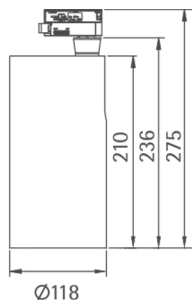

Driver: Philips

Beam angle 12°/24°/36°/50°

Certificates: CE/ETL/CCC

Colors: White, silver or black

PHOTOMETRIC CURVE

AREA OF USE

Display windows, shops and other public places

CAN BE DELIVERED WITH: